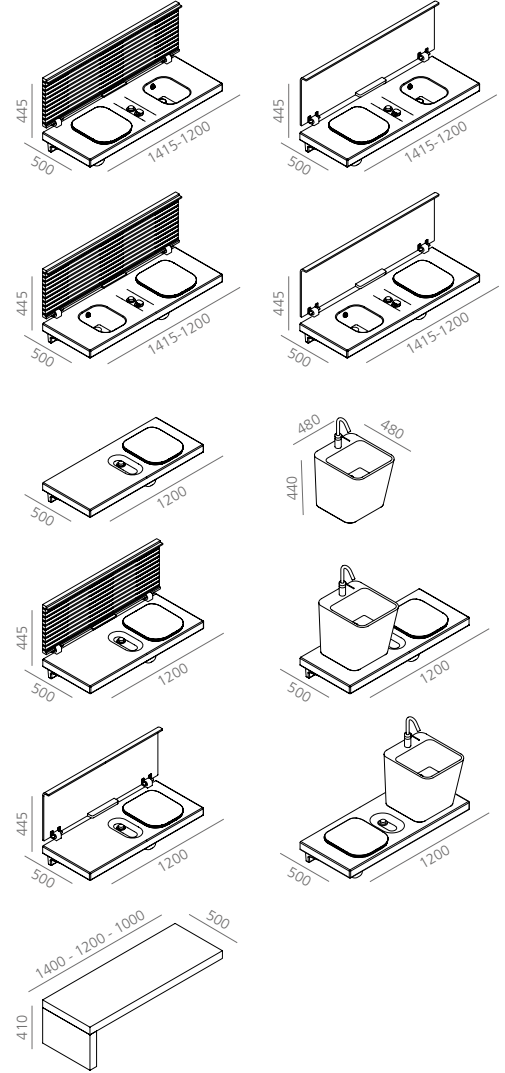

01. G-FULL 140 vaso sx - wc lh
02. G-FULL pilozzo sospeso - wall hung sink
03. G-FULL 120 solo vaso dx - only wc right
04. G-FULL 120 vaso dx - wc rh
05. G-FULL 120 vaso dx con pilozzo - wc right with sink