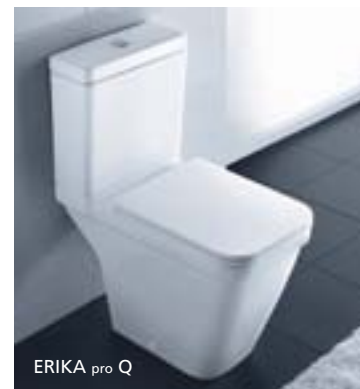

VASI CON CASSETTA

WCS WITH CISTERNS