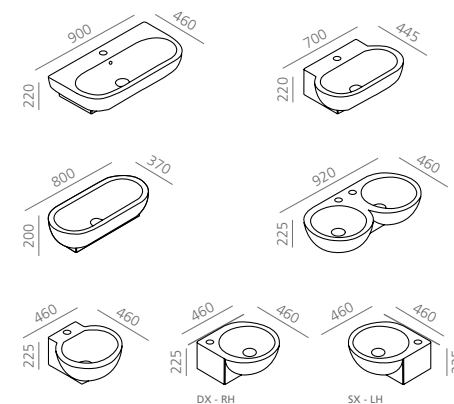

01. YOU & ME 1 mt x1 mt: vaso d'angolo dx - corner wc rh / YOU & ME 46 sx - lh
02. YOU & ME 92 doppio - double
03. YOU & ME 90
04. YOU & ME + MONOLITH
05. YOU & ME sospesa - wall hung
06. YOU & ME 47
07. YOU & ME 80