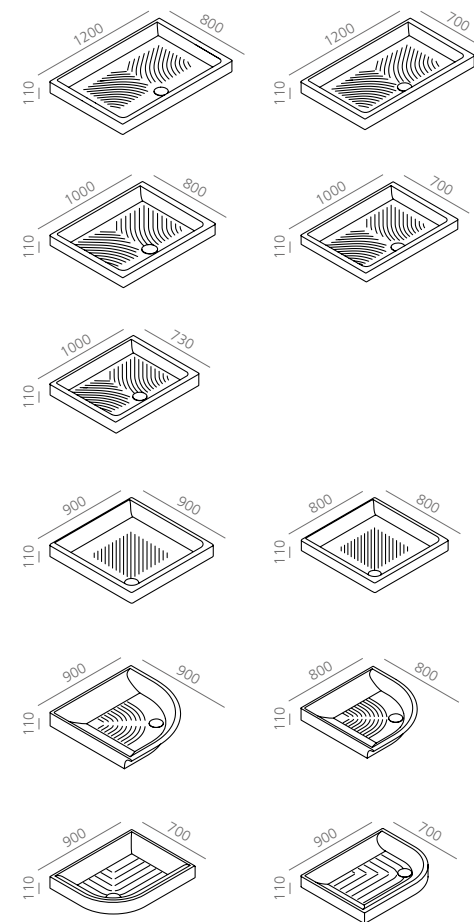

01

02

- 03. LIF.ST showertrays Heavycril 140x80
- 04. LIF.ST showertrays Heavycril 150x80

03

HEAVYCRIL

CERAMICA - CERAMIC

DROP

DROP 100x80

- 01. DROP 90x90
- 02. DROP 80 corner
- 03. DROP 70x90 corner dx - rh

YOU & ME

YOU & ME 90 / YOU & ME filo muro - back to wall

- 01. YOU & ME 1 mt x1 mt: vaso d'angolo dx - corner wc rh / YOU & ME 46 sx - lh
- 02. YOU & ME 92 doppio - double
- 03. YOU & ME 90
- 04. YOU & ME + MONOLITH
- 05. YOU & ME sospesa - wall hung
- 06. YOU & ME 47
- 07. YOU & ME 80