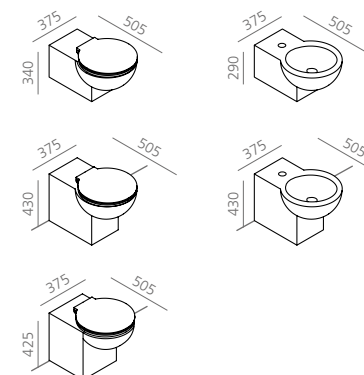

01

02

- 03. LIF.ST showertrays Heavycril 140x80
- 04. LIF.ST showertrays Heavycril 150x80

03

HEAVYCRIL

CERAMICA - CERAMIC

DROP

DROP 100x80

- 01. DROP 90x90
- 02. DROP 80 corner
- 03. DROP 70x90 corner dx - rh

YOU & ME

YOU & ME 90 / YOU & ME filo muro - back to wall

- 01. YOU & ME 1 mt x1 mt: vaso d'angolo dx - corner wc rh / YOU & ME 46 sx - lh
- 02. YOU & ME 92 doppio - double
- 03. YOU & ME 90
- 04. YOU & ME + MONOLITH
- 05. YOU & ME sospesa - wall hung
- 06. YOU & ME 47
- 07. YOU & ME 80