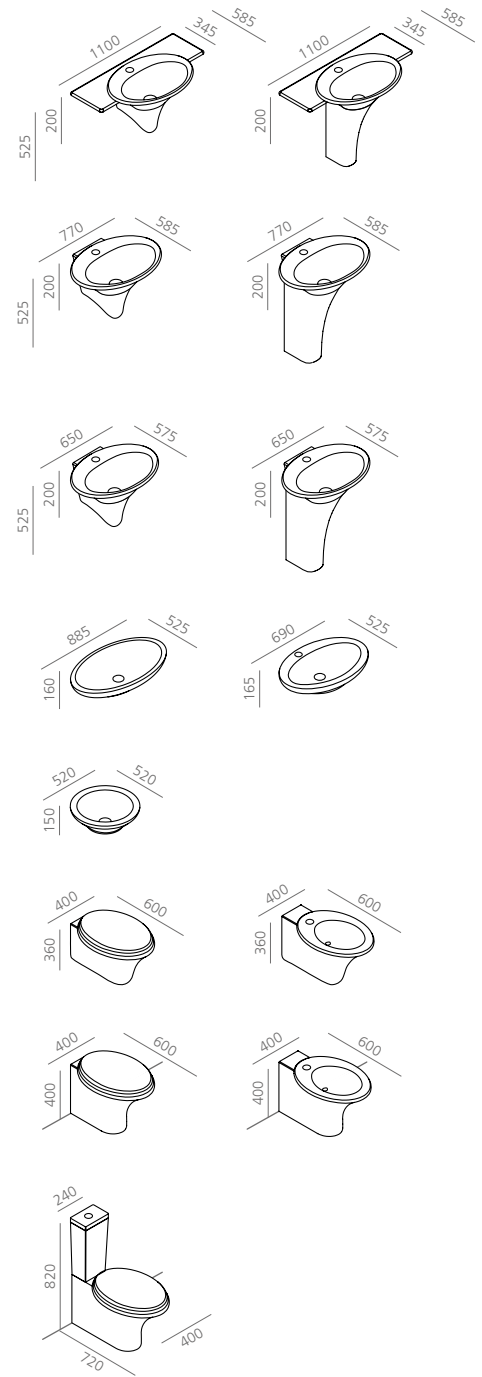

10. SCULTURE 90
11. SCULTURE 70
12. SCULTURE sospesa - wall hung
13. SCULTURE monoblocco con cassetta - coupled wc with cistern
14. SCULTURE filo muro - back to wall