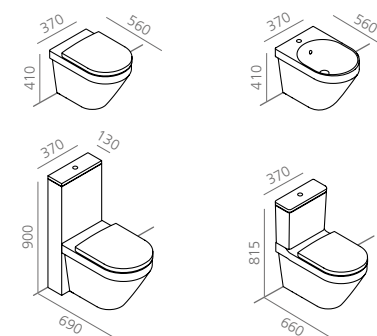

DAYTIME EVO