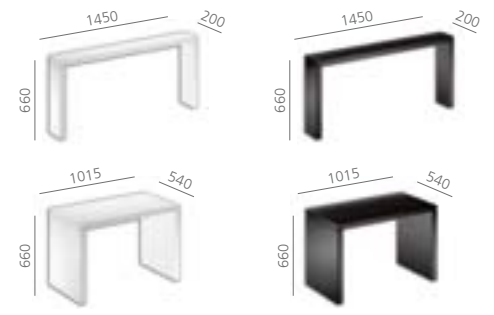

PORTALE - FURNITURE