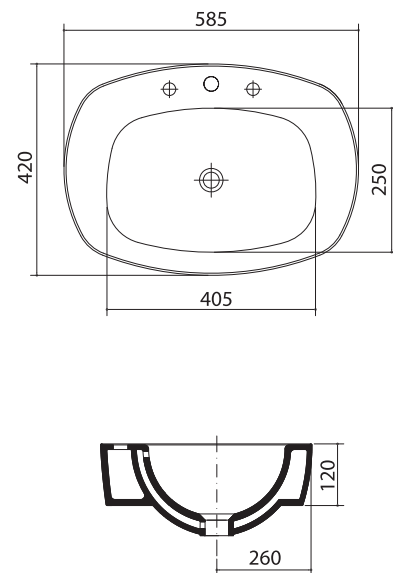

Schede Tecniche

>>lavabo sospeso o d'appoggio >>Wall-hung or counter wash basin

60x55 cm.

art. 358 no foro / no tap hole

art. 358/1 monoforo / single hole

art. 358/3 tre fori / three holes

70x55 cm.

art. 356 no foro / no tap hole

art. 356/1 monoforo / single hole

art. 356/3 tre fori / three holes

>>colonna per lavabo 70
>>pedestal for wash basin 70

70x54xh.85 cm.
art. 357

>>lavabo incasso
>>recessed wash basin

58,5x42 cm.
art. 359 no foro / no tap hole
art. 359/1 monoforo / single hole
art. 359/3 tre fori / three holes

>>wc + bidet sospesi
>>wall-hung wc + bidet

36,5x53 cm.

art. 353 vaso sospeso / wall-hung Wc

37,5x53 cm.

art. 354/1 Bidet sospeso un foro rubinetetto / wall-hung bidet single hole

>>sanitari a terra
>>floor mounted wc + bidet

36,5x54 cm.

art. 351/1 bidet a terra un foro rubinetetto / floor mounted bidet single hole

>> vaso con cassetta monolitica
>> wc with monolithic cistern

36,5x54 cm.

art. 350 vaso a terra / floor mounted wc