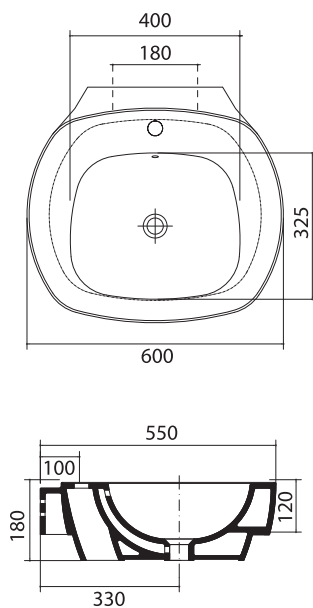

Schede Tecniche

>>lavabo sospeso o d'appoggio >>Wall-hung or counter wash basin

60x55 cm.

art. 358 no foro / no tap hole

art. 358/1 monoforo / single hole

art. 358/3 tre fori / three holes

70x55 cm.

art. 356 no foro / no tap hole

art. 356/1 monoforo / single hole

art. 356/3 tre fori / three holes

>>colonna per lavabo 70
>>pedestal for wash basin 70

70x54xh.85 cm.
art. 357

>>lavabo incasso
>>recessed wash basin

58,5x42 cm.
art. 359 no foro / no tap hole
art. 359/1 monoforo / single hole
art. 359/3 tre fori / three holes

>>wc + bidet sospesi
>>wall-hung wc + bidet

36,5x53 cm.

art. 353 vaso sospeso / wall-hung Wc

37,5x53 cm.

art. 354/1 Bidet sospeso un foro rubinetetto / wall-hung bidet single hole

>>sanitari a terra
>>floor mounted wc + bidet

36,5x54 cm.

art. 351/1 bidet a terra un foro rubinetetto / floor mounted bidet single hole

>> vaso con cassetta monolitica
>> wc with monolithic cistern

36,5x54 cm.

art. 350 vaso a terra / floor mounted wc