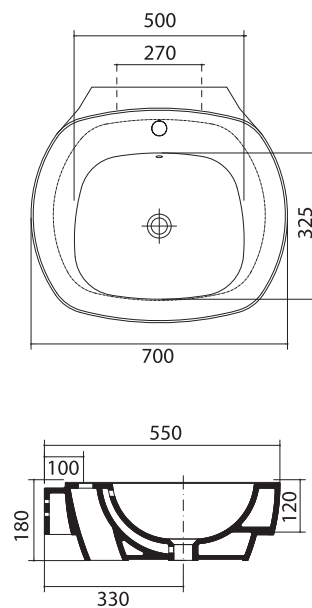

Schede Tecniche

>>lavabo sospeso o d'appoggio >>Wall-hung or counter wash basin

60x55 cm.

art. 358 no foro / no tap hole

art. 358/1 monoforo / single hole

art. 358/3 tre fori / three holes

70x55 cm.

art. 356 no foro / no tap hole

art. 356/1 monoforo / single hole

art. 356/3 tre fori / three holes

>>colonna per lavabo 70
>>pedestal for wash basin 70

70x54xh.85 cm.
art. 357

>>lavabo incasso
>>recessed wash basin

58,5x42 cm.
art. 359 no foro / no tap hole
art. 359/1 monoforo / single hole
art. 359/3 tre fori / three holes

>>wc + bidet sospesi
>>wall-hung wc + bidet

36,5x53 cm.

art. 353 vaso sospeso / wall-hung Wc

37,5x53 cm.

art. 354/1 Bidet sospeso un foro rubinetetto / wall-hung bidet single hole

>>sanitari a terra
>>floor mounted wc + bidet

36,5x54 cm.

art. 351/1 bidet a terra un foro rubinetetto / floor mounted bidet single hole

>> vaso con cassetta monolitica
>> wc with monolithic cistern

36,5x54 cm.

art. 350 vaso a terra / floor mounted wc