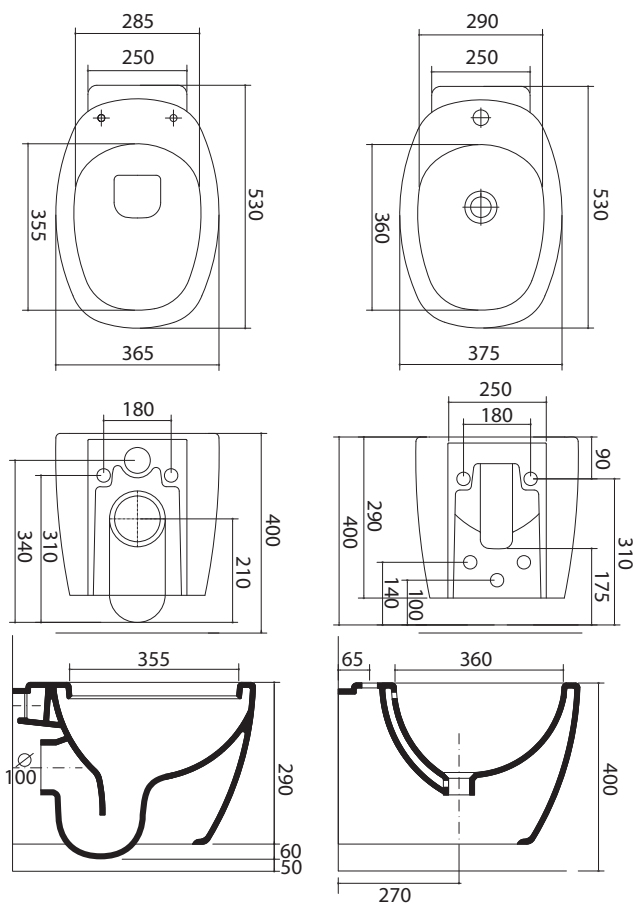

Schede Tecniche

>>lavabo sospeso o d'appoggio >>Wall-hung or counter wash basin

60x55 cm.

art. 358 no foro / no tap hole

art. 358/1 monoforo / single hole

art. 358/3 tre fori / three holes

70x55 cm.

art. 356 no foro / no tap hole

art. 356/1 monoforo / single hole

art. 356/3 tre fori / three holes

>>colonna per lavabo 70
>>pedestal for wash basin 70

70x54xh.85 cm.
art. 357

>>lavabo incasso
>>recessed wash basin

58,5x42 cm.
art. 359 no foro / no tap hole
art. 359/1 monoforo / single hole
art. 359/3 tre fori / three holes

>>wc + bidet sospesi
>>wall-hung wc + bidet

36,5x53 cm.

art. 353 vaso sospeso / wall-hung Wc

37,5x53 cm.

art. 354/1 Bidet sospeso un foro rubinetetto / wall-hung bidet single hole

>>sanitari a terra
>>floor mounted wc + bidet

36,5x54 cm.

art. 351/1 bidet a terra un foro rubinetetto / floor mounted bidet single hole

>> vaso con cassetta monolitica
>> wc with monolithic cistern

36,5x54 cm.

art. 350 vaso a terra / floor mounted wc