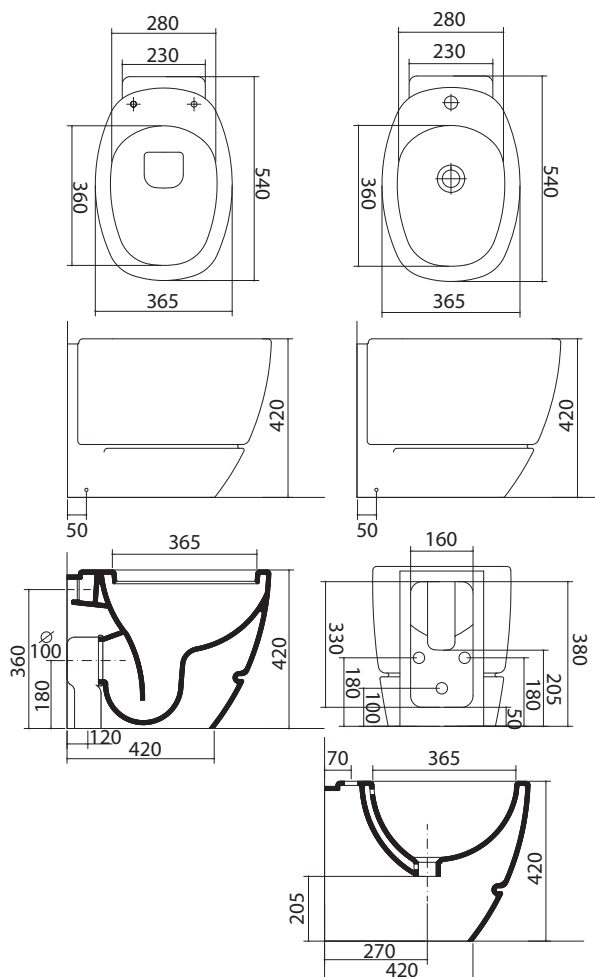

>>wc + bidet sospesi
>>wall-hung wc + bidet

36,5x53 cm.

art. 353 vaso sospeso / wall-hung Wc

37,5x53 cm.

art. 354/1 Bidet sospeso un foro rubinetetto / wall-hung bidet single hole

>>sanitari a terra
>>floor mounted wc + bidet

36,5x54 cm.

art. 350-P Wc Tratto a terra scarico S/P (completo di connessione per scarico parete) / Wc floor mounted S/P trap (drainage connector for wall trap "P")

art. 350-S Wc Tratto a terra scarico S/P (completo di connessione scarico suolo) / Wc floor mounted S/P trap (drainage connector for floor trap "S" included)

36,5x54 cm.

art. 351/1 bidet a terra un foro rubinetetto / floor mounted bidet single hole

>> vaso con cassetta monolitica
>> wc with monolithic cistern

36,5x54 cm.

art. 350 vaso a terra / floor mounted wc

>>specchio
>>mirror

90x90 cm.
art. 365