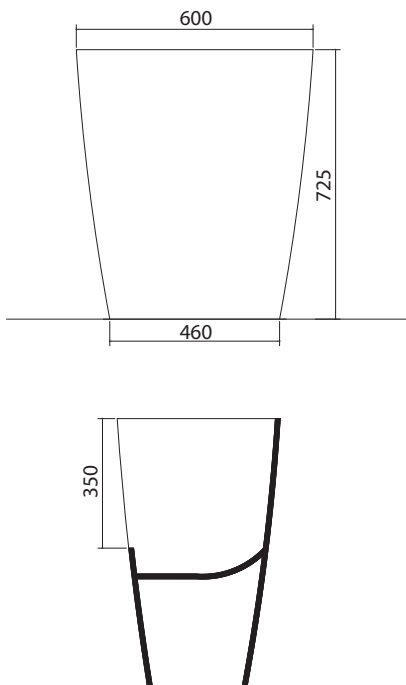

Schede Tecniche

>>lavabo sospeso o d'appoggio >>Wall-hung or counter wash basin

60x55 cm.

art. 358 no foro / no tap hole

art. 358/1 monoforo / single hole

art. 358/3 tre fori / three holes

70x55 cm.

art. 356 no foro / no tap hole

art. 356/1 monoforo / single hole

art. 356/3 tre fori / three holes

>>colonna per lavabo 70
>>pedestal for wash basin 70

70x54xh.85 cm.
art. 357

>>lavabo incasso
>>recessed wash basin

58,5x42 cm.
art. 359 no foro / no tap hole
art. 359/1 monoforo / single hole
art. 359/3 tre fori / three holes

>>wc + bidet sospesi
>>wall-hung wc + bidet

36,5x53 cm.

art. 353 vaso sospeso / wall-hung Wc

37,5x53 cm.

art. 354/1 Bidet sospeso un foro rubinetetto / wall-hung bidet single hole

>>sanitari a terra
>>floor mounted wc + bidet

36,5x54 cm.

art. 351/1 bidet a terra un foro rubinetetto / floor mounted bidet single hole

>> vaso con cassetta monolitica
>> wc with monolithic cistern

36,5x54 cm.

art. 350 vaso a terra / floor mounted wc