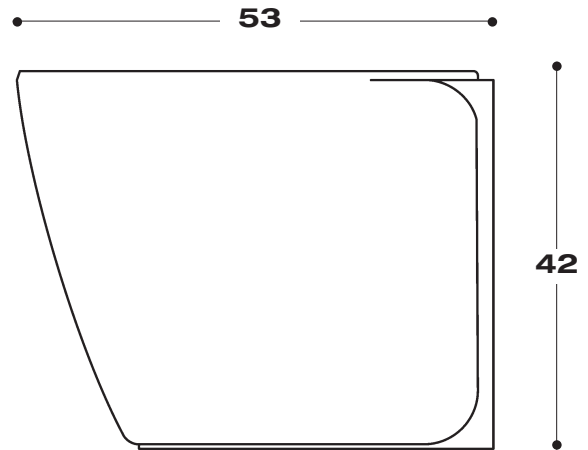

bidet fluid terra foto 013 014 015

art. **581/1** monoforo

bidet fluid floor mounted photo 013 014 015

art. **581/1** single hole